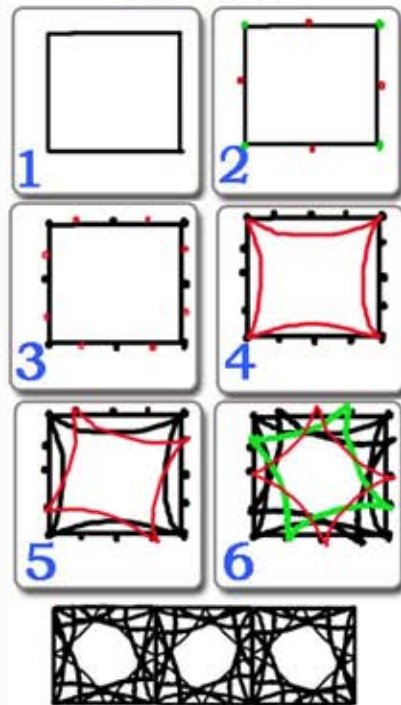

Spiral String

Zenned: Sprigal