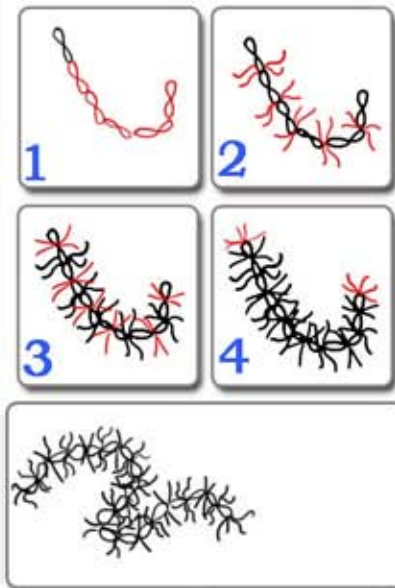

Lucky Charms

Round-Peg Square

Zenned: Rosquire

City Scape Border

Zenned: Scaper

Fuzzy String

8-Dot Center Piece

Zenned: Zoppic

Easy Barbed Wire

Zenned: Estwire

Cindy Angiel

(aka PaintChip)

Crimpster

Fish Net Stocking

Zenned: Shnocking

Spoiled