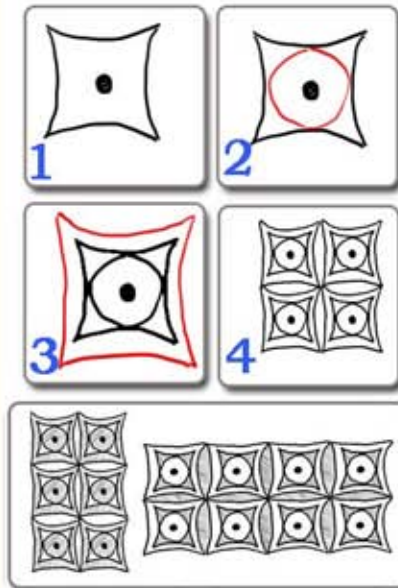

Lucky Charms

Round-Peg Square

Zenned: Rosquire

City Scape Border

Zenned: Scaper

Fuzzy String

8-Dot Center Piece

Zenned: Zoppic