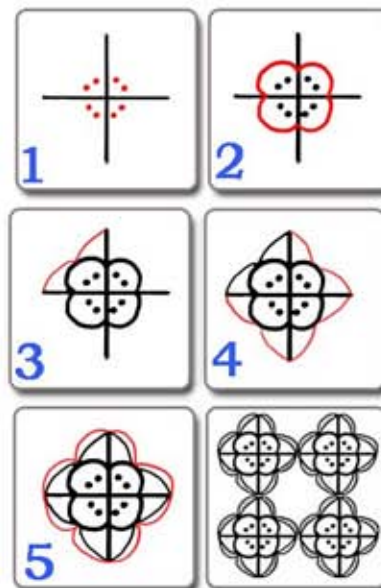

Lucky Charms

Round-Peg Square

Zenned: Rosquire

City Scape Border

Zenned: Scaper

Fuzzy String

8-Dot Center Piece

Zenned: Zoppic