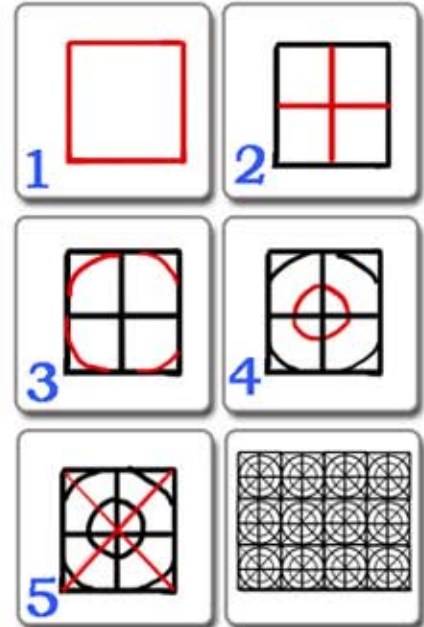

Cindy Angiel

(aka PaintChip)

Tompinn

Metal Plate

Pizta

Vamala

Soft Stacks