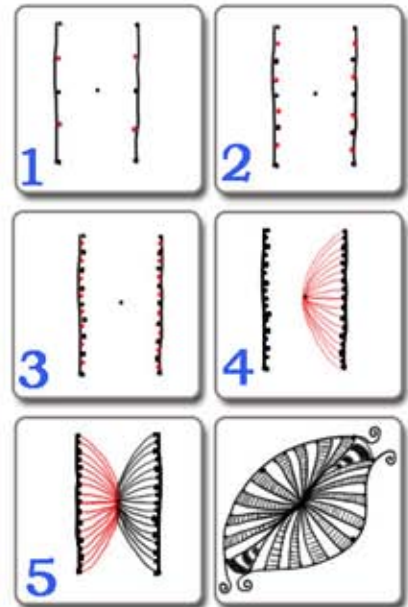

Paper Lantern

Zenned: Plantern