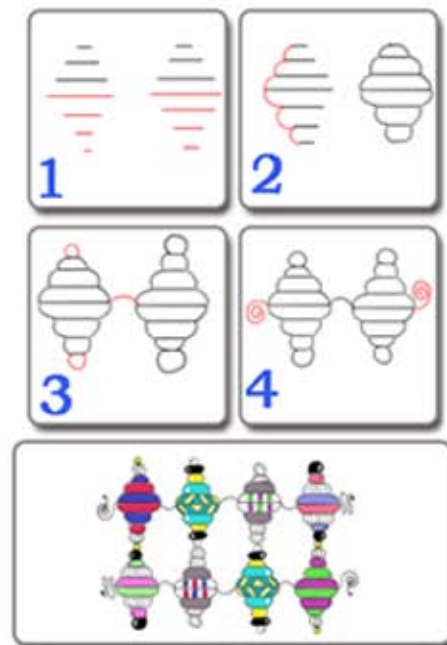

Soft Stacks