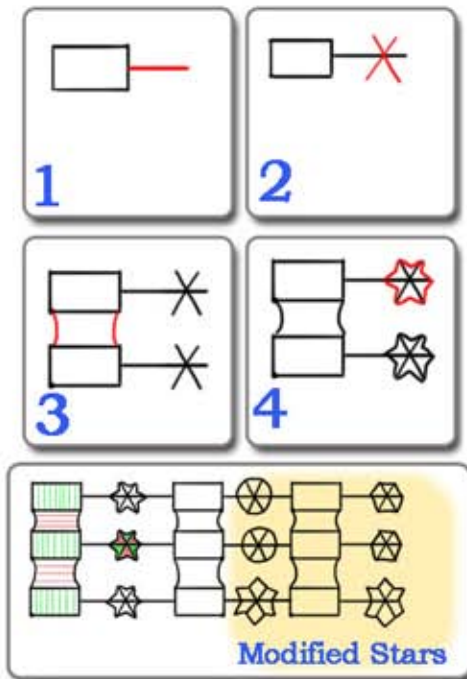

CrackerPop