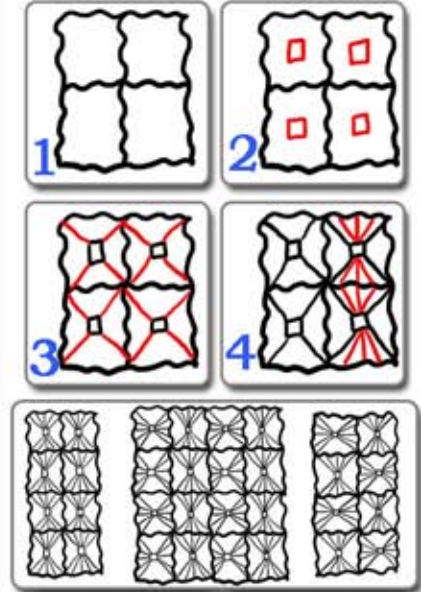

Lucky Charms

Round-Peg Square

Zenned: Rosquire

City Scape Border

Zenned: Scaper

Fuzzy String

8-Dot Center Piece

Zenned: Zoppic

Easy Barbed Wire

Zenned: Estwire

Cindy Angiel

(aka PaintChip)

Crimpster

Fish Net Stocking

Zenned: Shnocking

Spoiled